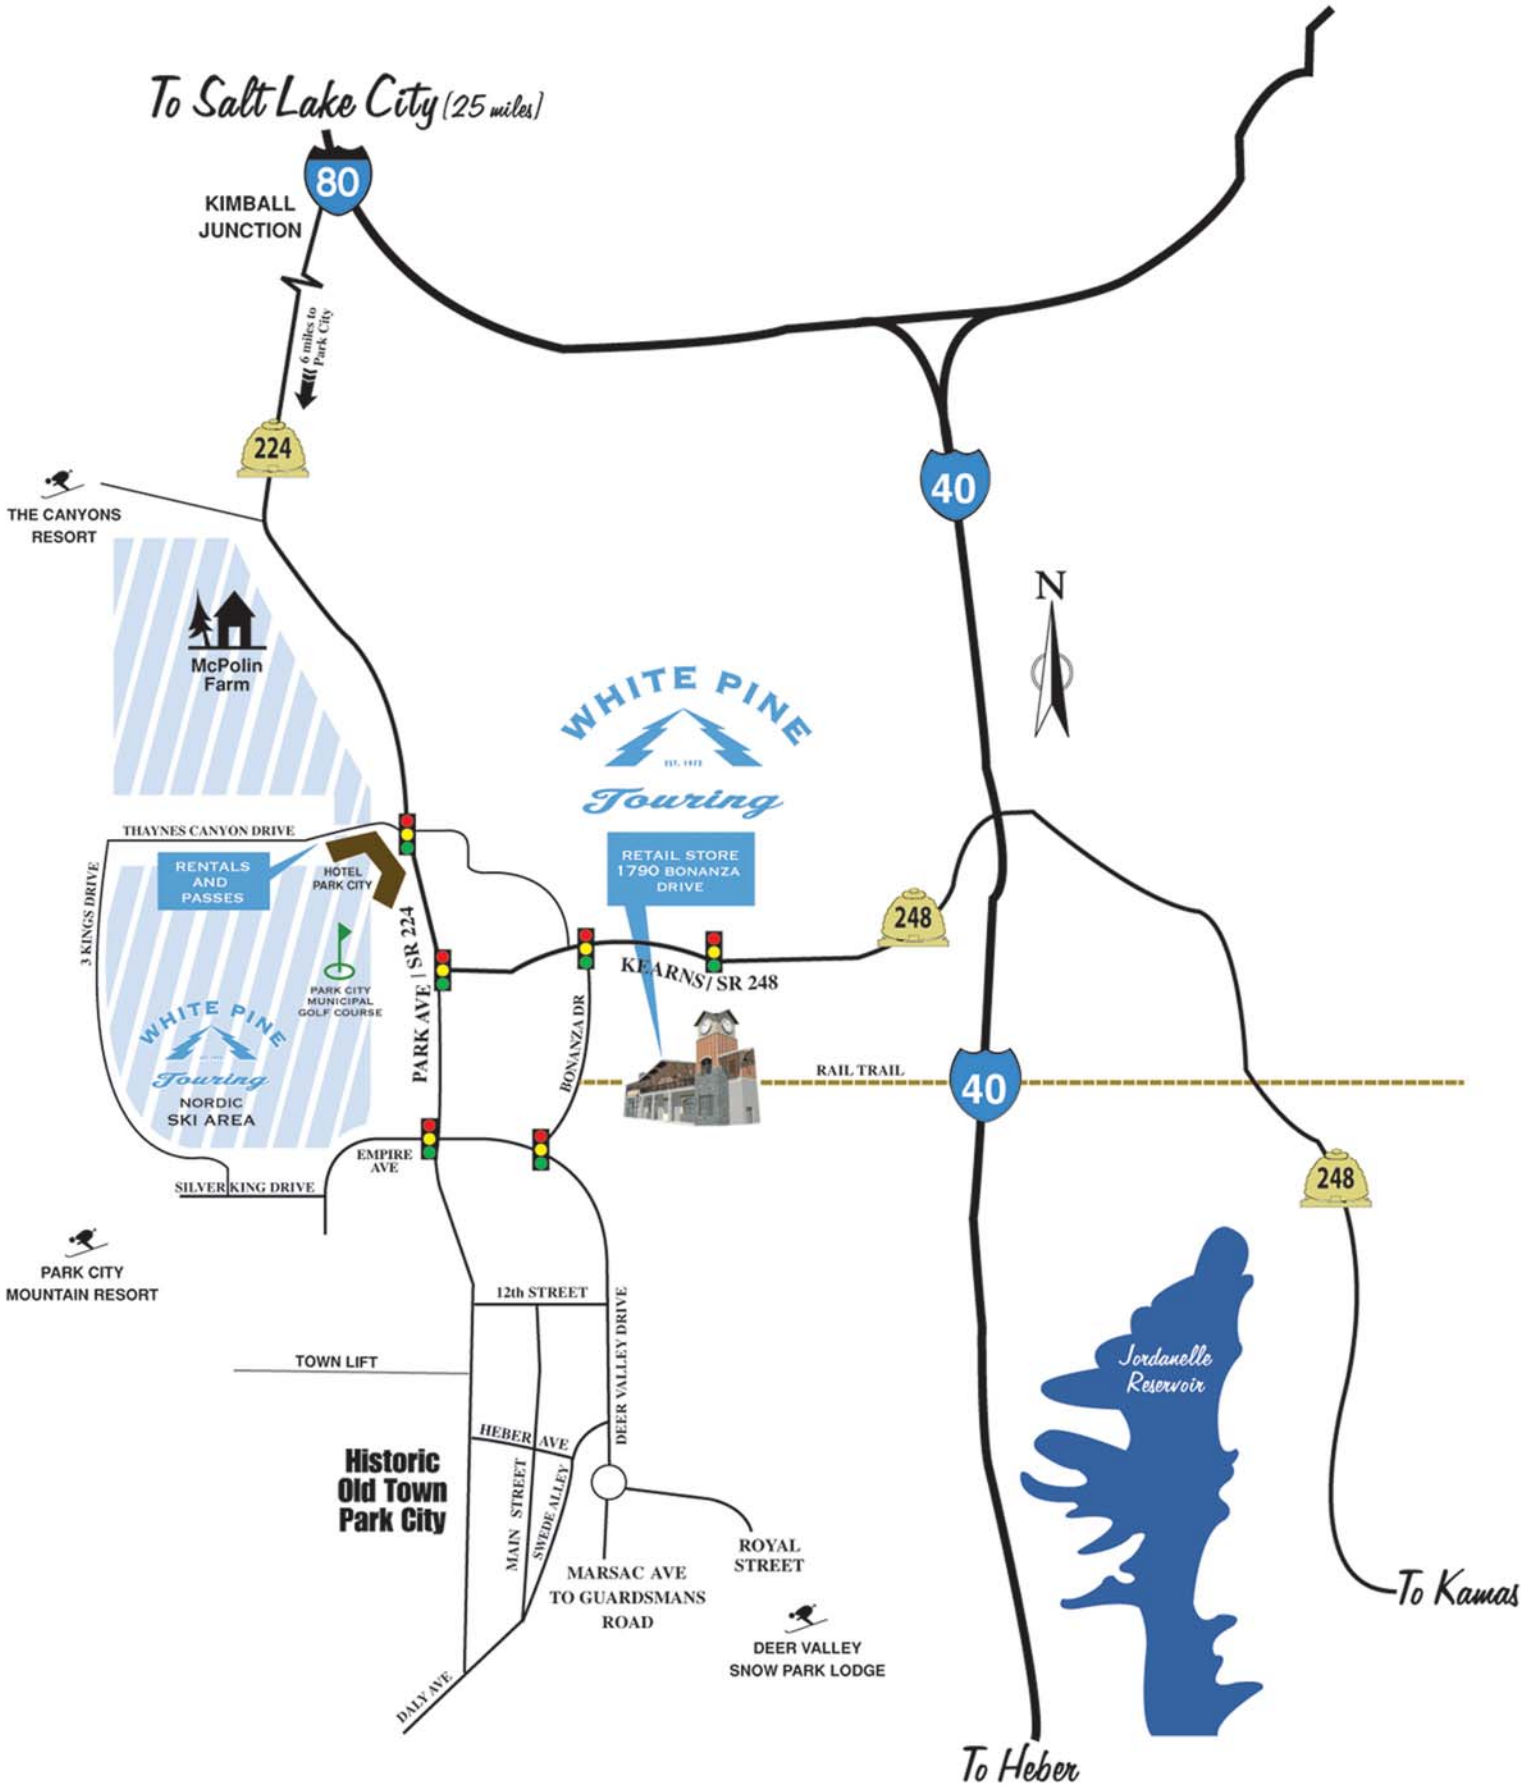

To Salt Lake City (25 miles)

To Heber

To Kamas